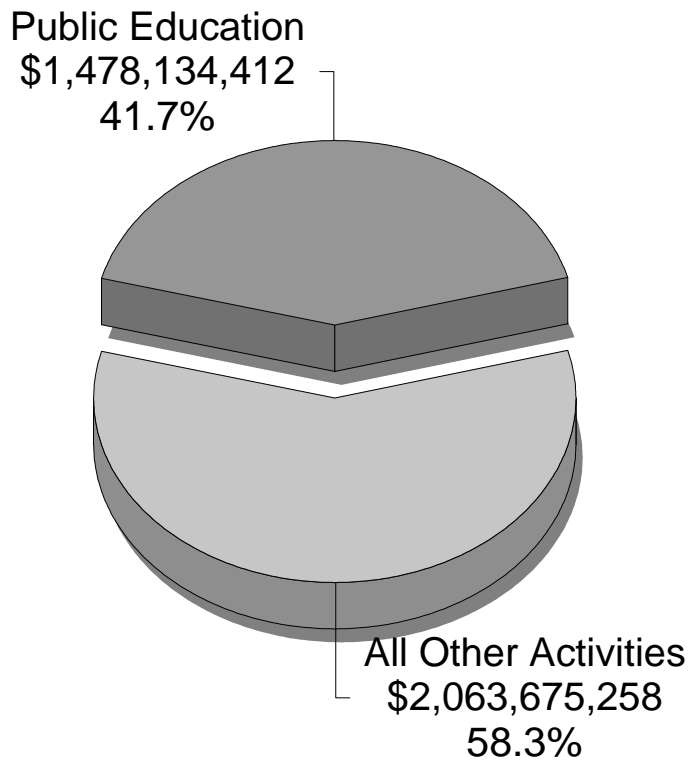

General Fund Appropriations For Public Education in Mississippi 2001-2002

2001-02 General Fund Appropriations